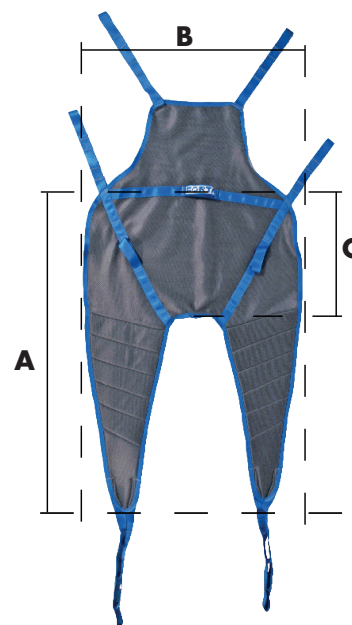

All our slings are high quality and have double padding
 We have different kind of slings to fit every user need:

Lifting sling

SIZE	A	B	C
S	1250 mm	850 mm	520 mm
M	1350 mm	950 mm	620 mm
L	1450 mm	1050 mm	720 mm

Stand up sling

SIZE	ABDOMEN
M	75 - 105 cm
L	95 - 130 cm
XL	115 - 155 cm

Lifting sling with headrest

SIZE	A	B	C
S	1250 mm	850 mm	520 mm
M	1350 mm	950 mm	620 mm
L	1450 mm	1050 mm	720 mm

Conversion kit

Switch the Practika model into a Stand up one and viceversa

Includes every piece needed aswell as the appropriate sling

No tools needed (see video below)

Video demonstration