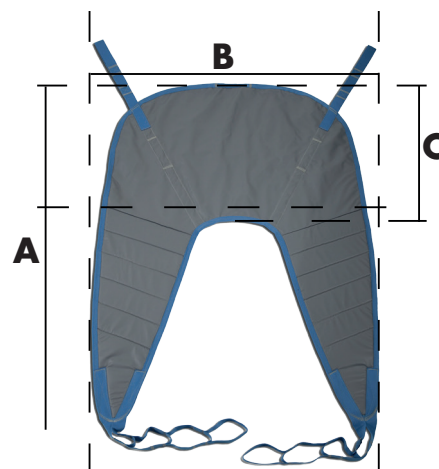

All Forta slings are high-end and feature double padding

We offer different sling models to meet the various needs of users:

Lifting Sling

SIZE	A	B	C
S	1250 mm	850 mm	520 mm
M	1350 mm	950 mm	620 mm
L	1450 mm	1050 mm	720 mm

Stand up Sling

SIZE	ABDOMEN
M	75 a 105 cm
L	95 a 130 cm
XL	115 a 155 cm

Lifting Sling with headrest

SIZE	A	B	C
S	1250 mm	850 mm	520 mm
M	1350 mm	950 mm	620 mm
L	1450 mm	1050 mm	720 mm

Conversion kit

Convert the Práctica lifting hoist into the Standing hoist or vice versa