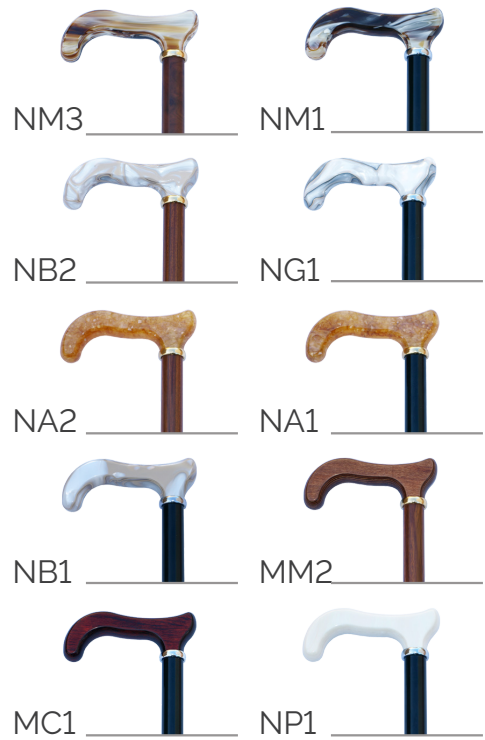

Walking Stick

FEATURES

Aluminum cane

Nacre or wood grip

AVAILABLE CANE STYLES

OPTIONS/ACCESSORIES

GRIP-GROUND HEIGHT	WEIGHT	RESISTANCE
80 to 92 cm	0,375 kg	100 kg